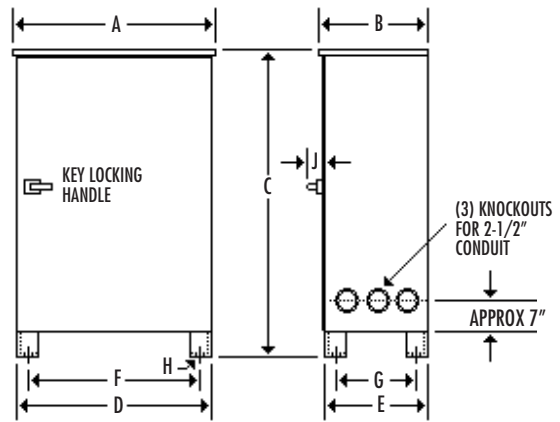

## DIMENSIONS OF NEMA 3R ENCLOSURES

ENCLOSURE	A	B	C	D	E	F	H
603	17	11	16-1/8	18	10	13	1/2
107	22-1/4	12-7/8	18-5/8	26	11-1/2	15	9/16
115	25-1/2	14	21-1/4	29	14	17-1/2	9/16
130	28-3/4	16-1/2	26-3/4	32-1/4	17-5/8	22-1/8	9/16

## PADMOUNT

ENCLOSURE	A	B	C	D	E	F	G	H	J
150	32	22-7/8	40-7/8	30	21	27-1/2	18-1/2	1/2	3-1/4
175	38	28-7/8	40-7/8	36	27	33-1/2	24-1/2	1/2	3-1/4

OTHER MODELS AVAILABLE.  
CONTACT RONK FOR  
MORE INFORMATION